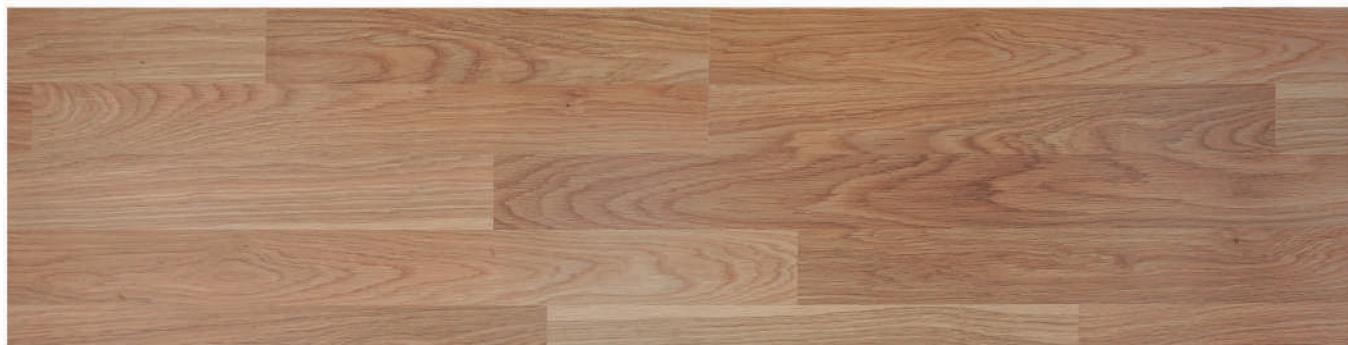

Universal

Viva
735

Universal

| King Nut
| 765

The image shows two hand-carved wooden sculptures of rabbits. They are positioned on a light-colored wooden floor in a room with a dark, vertically-slatted wall on the left and a light blue wall on the right. The sculptures are made of a natural, light-brown wood with a textured surface. Each rabbit has long, upright ears and a body that tapers towards the top. The larger rabbit is on the right, and the smaller one is on the left. A white border is visible around the floor area. The text "Colors Are The Smiles Of Nature." is written in white at the bottom of the image.