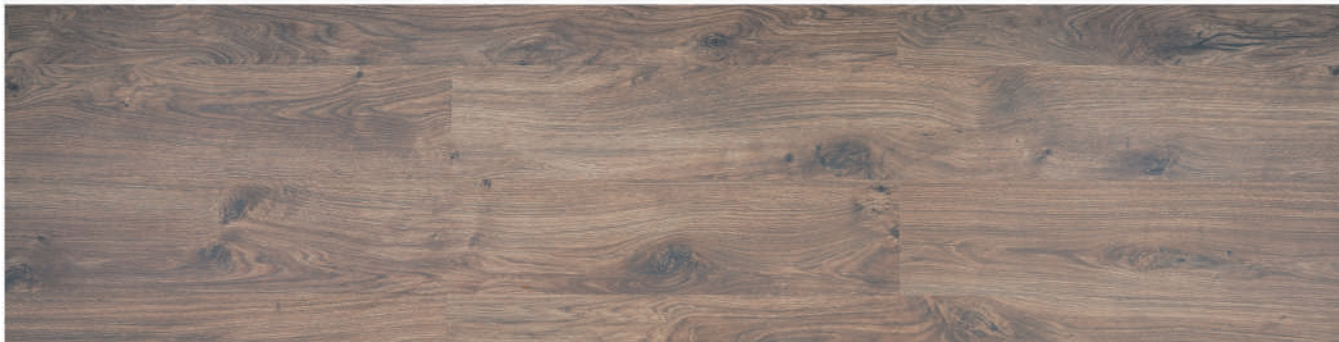

Universal

Alba
845